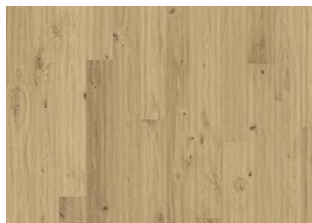

Other products in this collection

Oak Klinta