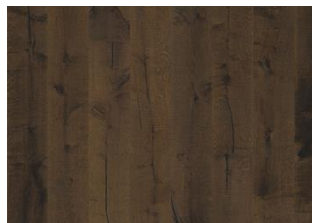

Other products in this collection

Tveta