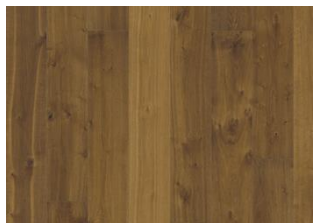

Other products in this collection

Sevede