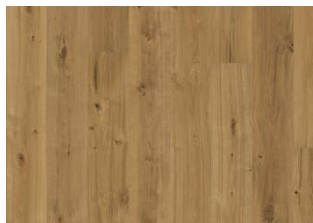

Other products in this collection

Vedbo