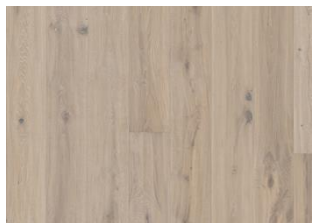

Other products in this collection

Vista