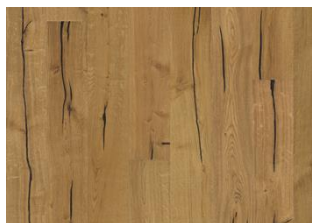

Other products in this collection

Finnveden