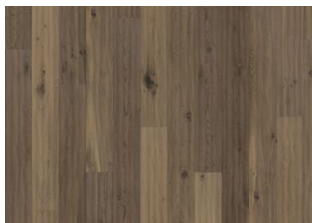

Other products in this collection

Ydre