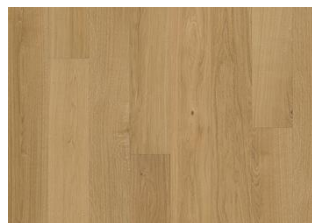

OAK DUBLIN OILED