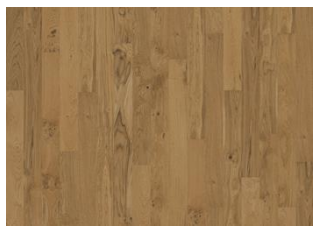

Other products in this collection

Park Oak

CERTIFICATES

Descriptions & Imagery

All samples, images and product description, plus photo and brochure specifications are there for the sole purpose of giving an approximate idea of the items described in them. They shall not form part of the contract or have any contractual force and should be viewed for illustrative purposes only. We cannot guarantee that your computer's display or the quality of the print will accurately reflect the colour of the products. Your product may vary slightly from the images within this literature.