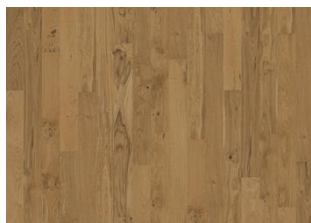

Other products in this collection

Park Oak

CERTIFICATES

Descriptions & Imagery

All samples, images and product description, plus photo and brochure specifications are there for the sole purpose of giving an approximate idea of the items described in them. They shall not form part of the contract or have any contractual force and should be viewed for illustrative purposes only. We cannot guarantee that your computer's display or the quality of the print will accurately reflect the colour of the products. Your product may vary slightly from the images within this literature.