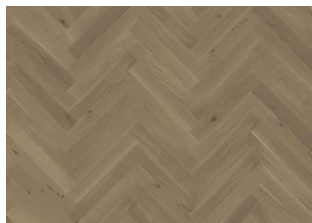

Other products in this collection

Oak Studio CC Grey