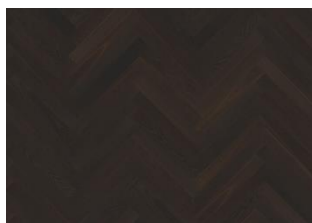

Oak Studio AB Smoked