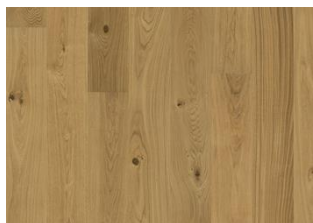

OAK CORNWALL