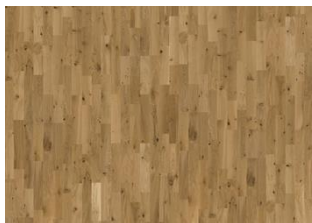

OAK ARDENNE