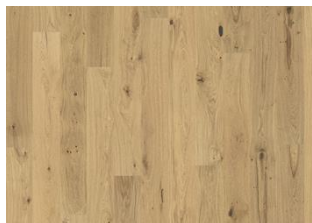

OAK ROCHFORD