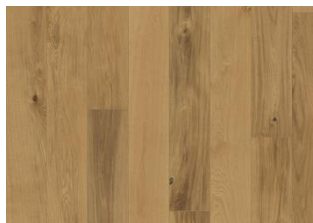

OAK BURGUNDY