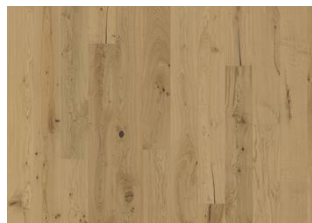

OAK STARNBERG