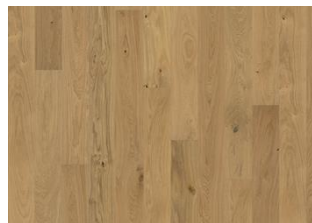

Oak Hampshire