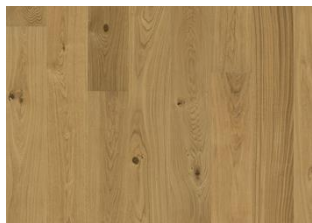

Oak Cornwall