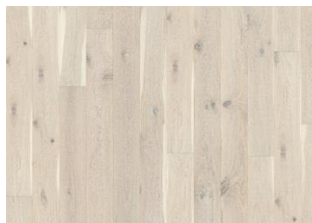

Other products in this collection

Oak Nouveau Lace