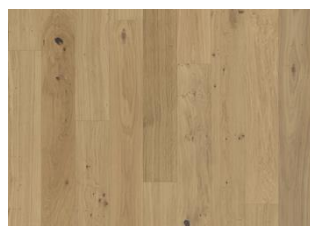

Other products in this collection

OAK RÜGEN