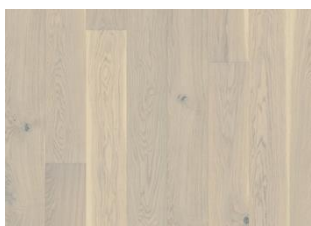

Other products in this collection

OAK TORUM