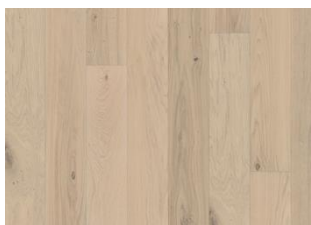

OAK ESTORIL