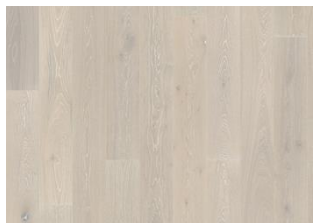

OAK NOUVEAU SNOW