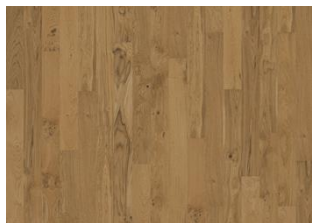

Other products in this collection

Park Oak