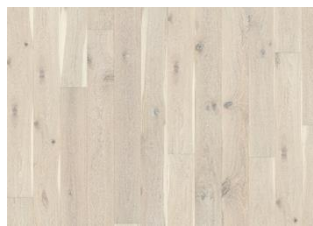

Oak Nouveau Lace