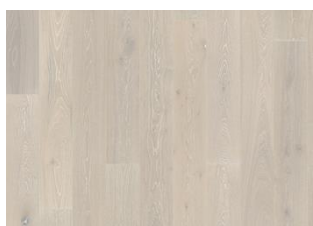

Oak Nouveau Snow