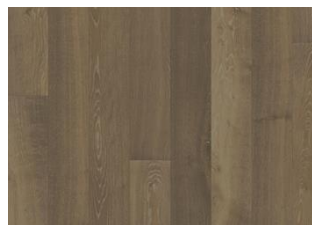

OAK NOUVEAU LACE

The stain and soft contrast on this single-strip, white oak floor from the Classic Nouveau Collection results in an expression full of character. Each board is carefully brushed to bring out the character of the grain, knots and cracks and highlights the natural texture of the wood. Four-sided bevelling at the edges ensures a classic full plank look and feel. The matt lacquer finish eliminates glare while protecting the wood from daily wear.

DETAIL DESCRIPTION

All naturally occurring wood colour variations allowed, from light to dark brown. Sapwood will occur. The product includes large sound and black knots, fillings and cracks. Knots, fillings and cracks will be present in all sizes and numbers.

COLOUR CHANGE

Stained product - noticeable color change over time.

FACTS

Wood Species	Oak
Design	1-strip
Grading	Lively
Range	Kährs Original
Collection	Classic Nouveau Collection
Natural/Stained	Stained
Brinell Value	3,7
Joint	Woodloc® 5S
Floor heating	Yes
Wear-layer material	Hardwood
Wear Layer Thickness	3.5 mm
Core material	Pine/Spruce/Alder
Backside material	Spruce
	15 mm
Installation method	Floating, Glue-down
Surface Colour	White

Other products in this collection

Oak Nouveau Taupe

Oak Nouveau Whisper

Oak Nouveau Lace

Oak Nouveau Rich

Oak Nouveau Blonde

Oak Nouveau Gray

Oak Nouveau Tawny