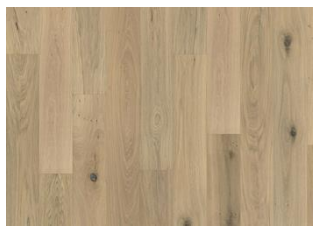

Oak Nouveau Whisper