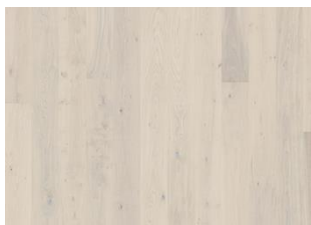

ASH STREAM

This single-strip, stained ash floor from the Lux Collection features earthy undertones and soft, stone grey hues. The pigmentation balances the light and dark contrasts in the wood and creates a dramatic impression. Four-sided micro-bevelling at the edging ensures a classic full plank look and feel. Each board is carefully brushed to perfection to enhance the natural character of the grain. The light-absorbing, ultra-matt lacquer finish creates the impression of newly sawn timber, effectively eliminating glare while protecting the wood from daily wear.

DETAIL DESCRIPTION

Naturally occurring wood colour variations allowed, from light to dark brown. The product includes large sound and black knots. Knots may vary in size and numbers.

COLOUR CHANGE

Stained product - noticeable color change over time

Other products in this collection

Oak Crayon

Oak Biscotti

Oak Ghost

Oak Eggshell

Ash Stream

Ash Flow

Oak Sky