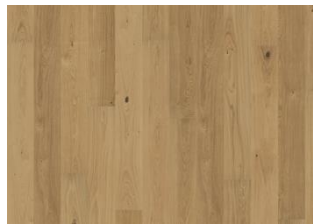

Other products in this collection

Oak Sun