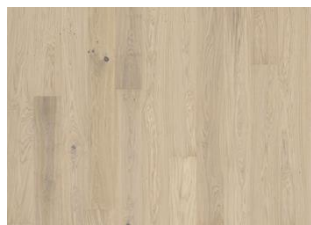

ASH STREAM

This single-strip, stained ash floor from the Lux Collection features earthy undertones and soft, stone grey hues. The pigmentation balances the light and dark contrasts in the wood and creates a dramatic impression. Four-sided micro-bevelling at the edging ensures a classic full plank look and feel. Each board is carefully brushed to perfection to enhance the natural character of the grain. The light-absorbing, ultra-matt lacquer finish creates the impression of newly sawn timber, effectively eliminating glare while protecting the wood from daily wear.

DETAIL DESCRIPTION

Naturally occurring wood colour variations allowed, from light to dark brown. The product includes large sound and black knots. Knots may vary in size and numbers.

COLOUR CHANGE

Stained product - noticeable color change over time

Other products in this collection

Oak Crayon

Oak Biscotti

Oak Ghost

Oak Eggshell

Ash Stream

Ash Flow

Oak Sky