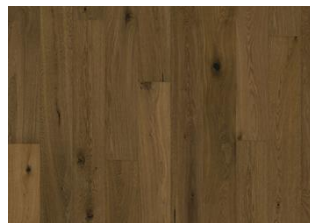

Piazza Smoked Oak CD 11 mm