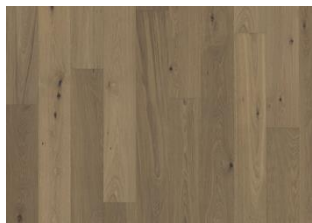

Other products in this collection

Piazza Smoked Oak CD Grey