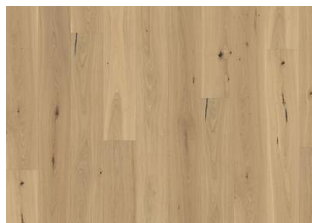

Piazza Oak CD White 11 mm