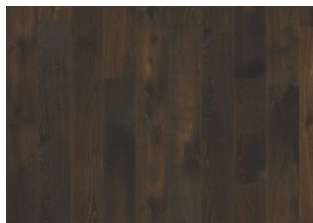

Piazza Smoked Oak CD 11 mm