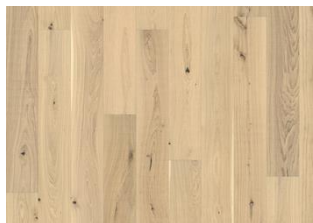

Piazza Oak CD White Sawmarks