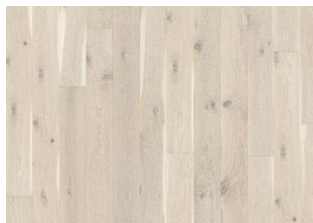

Oak Nouveau Lace