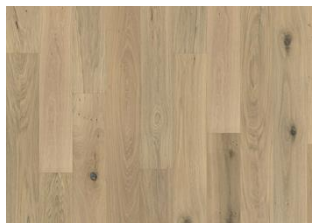

Other products in this collection

Oak Nouveau Whisper