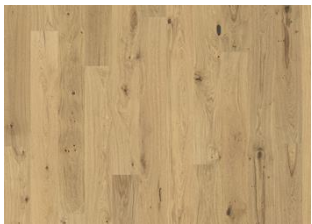

OAK ROCHFORD