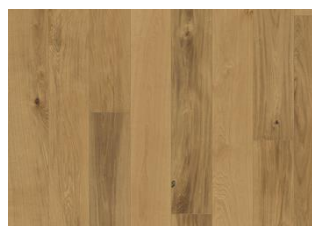

Oak Burgundy