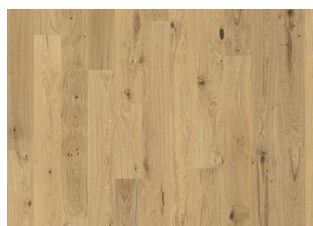

Oak Rochford