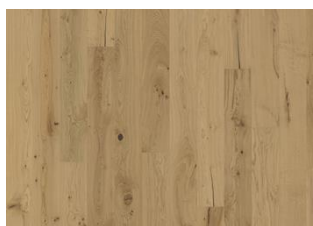

Oak Starnberg