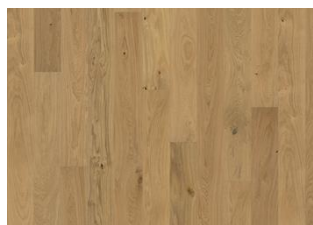

Oak Hampshire