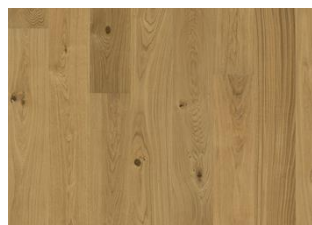

Oak Cornwall