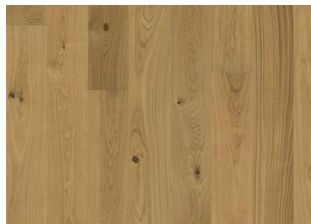

OAK CORNWALL