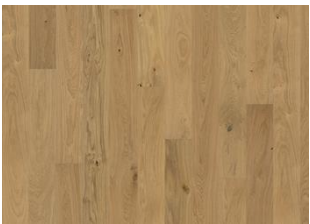

OAK HAMPSHIRE