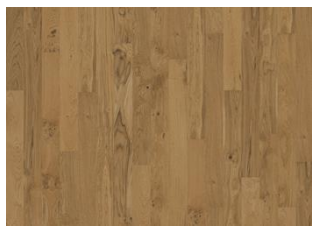

Other products in this collection

Park Oak