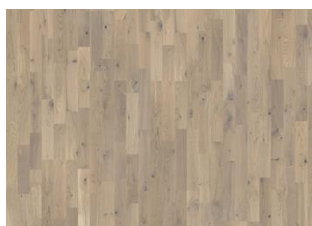

Other products in this collection

Oak Amalfi