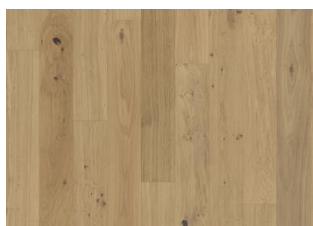

Other products in this collection

Oak Rügen