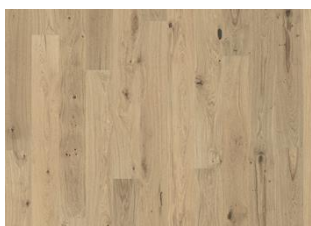

Oak Norderney