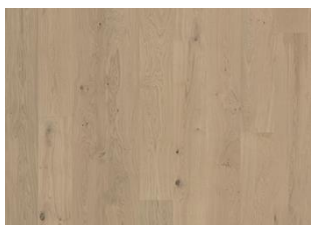

Oak Brighton