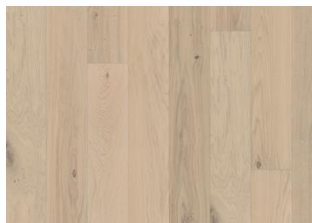

Other products in this collection

OAK ESTORIL