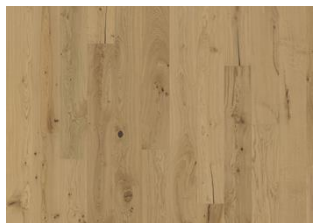

Oak Starnberg