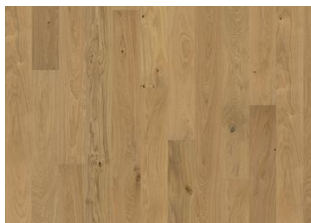

Oak Hampshire