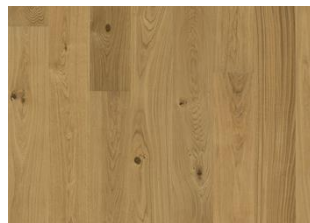

Oak Cornwall