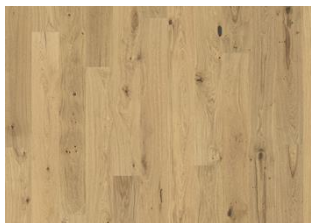

Oak Rochford