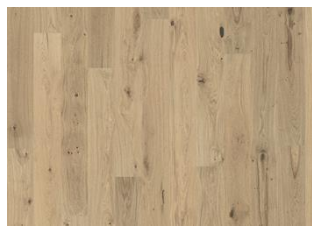

Other products in this collection

Oak Norderney