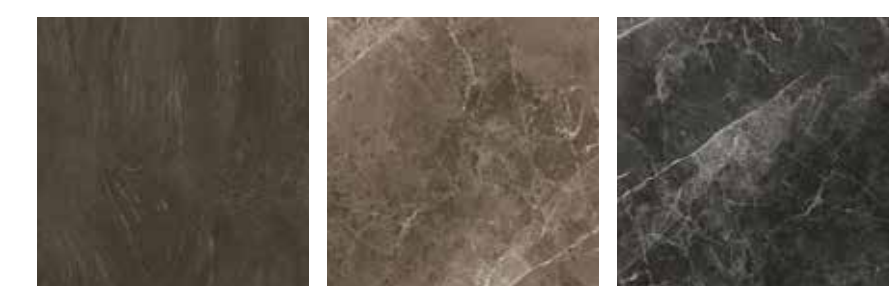

CALDER

AMARO

ULTAR

TALUNG